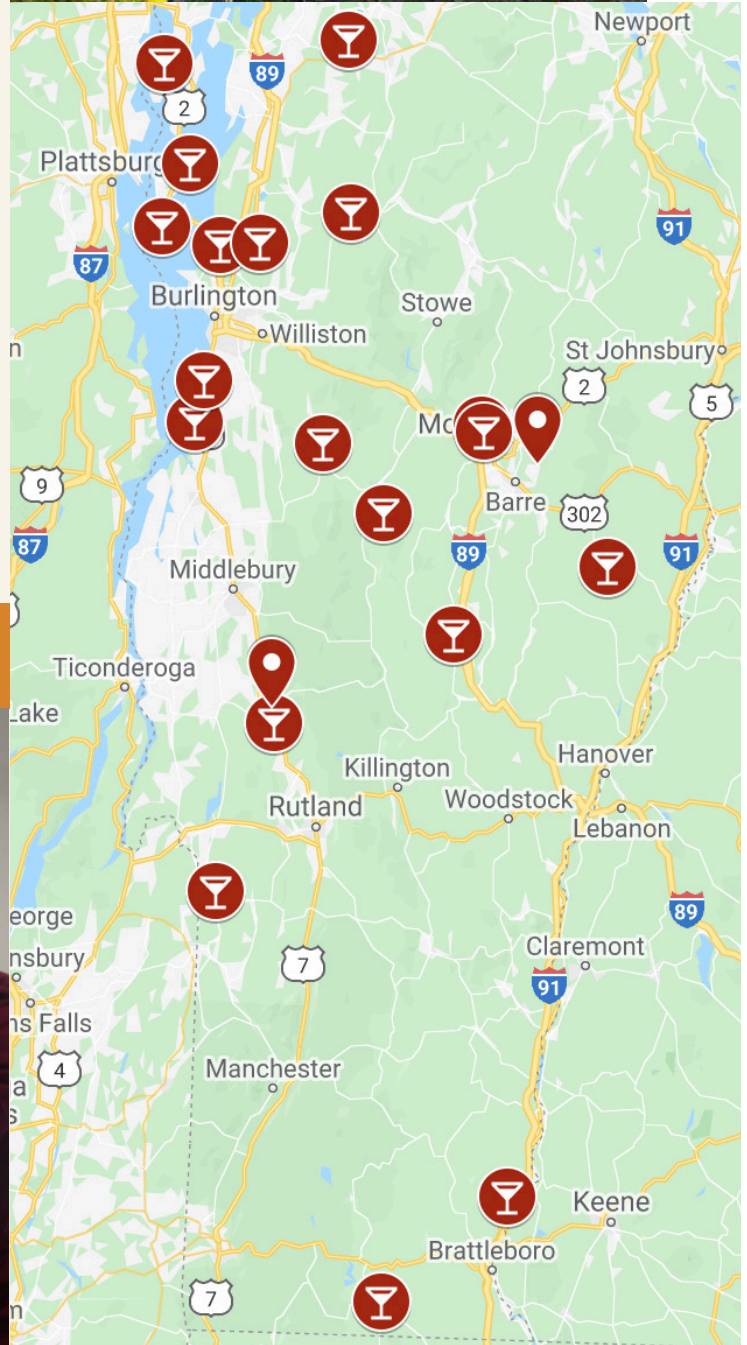

VINEYARD & WINERY MAP

Wondering which vineyards have live music and which have food?

For detailed information about vineyards and wineries open to the public, categorized by county, see the guide on the following pages. To see where each vineyard and/or winery is located and get directions [use this Google map](#).

***Note:** This is not a comprehensive list of Vermont wineries and vineyards. We've listed only those we're aware are open to the public. Call ahead for hours. Many vineyards are open seasonally and close temporarily during harvest season in the fall.*

If you have an addition or correction to this list, drop us a note at nick@snowfarm.com

PATRICK BARRELET, OWNER & WINE MAKER,
SNOW FARM VINEYARD